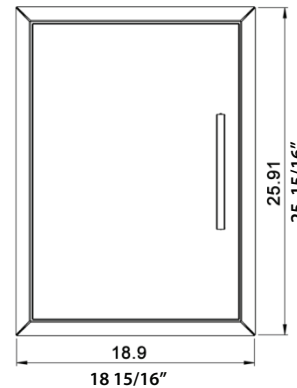

# K00AA2614

SABER®

26" X 19"

Single Access

Door

TOP VIEW

LEFT SIDE VIEW

FRONT VIEW