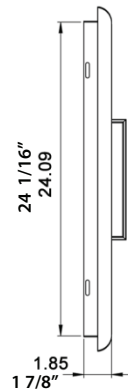

# K00AA2614

SABER®

26" X 19"

Single Access

Door

TOP VIEW

LEFT SIDE VIEW

FRONT VIEW