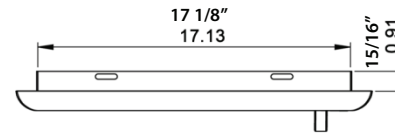

# K00AA2614

SABER®

26" X 19"

Single Access

Door

TOP VIEW

LEFT SIDE VIEW

FRONT VIEW